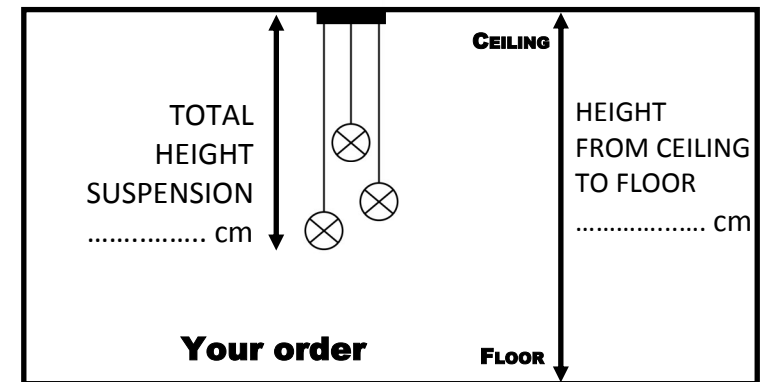

CEILING BASE 16 o

The fitting :

The finish of the ceiling base :

The color of the cable :

The fitting with bulb/object :