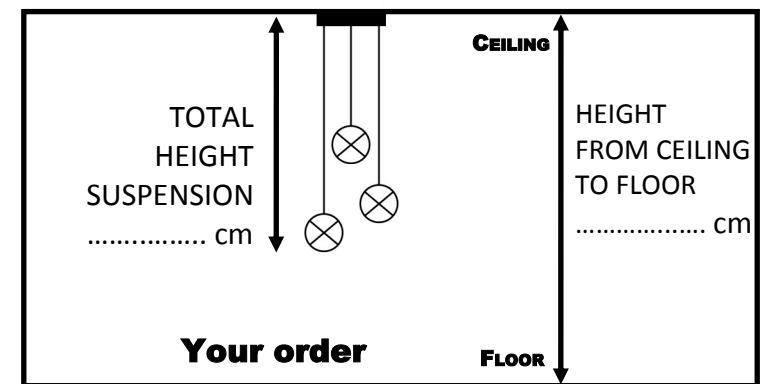

# CEILING BASE 16 o

The fitting :

The finish of the ceiling base :

The color of the cable :

The fitting with bulb/object :