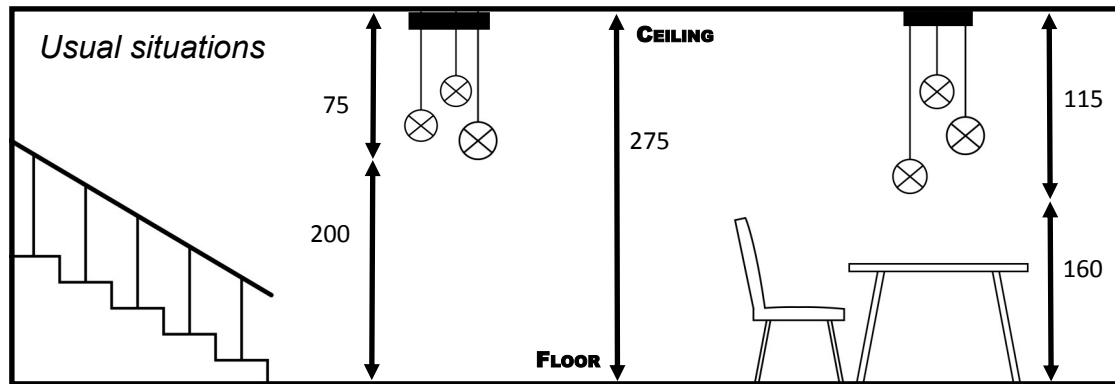

# CEILING BASE 16 o

The fitting :

The finish of the ceiling base :

The color of the cable :

The fitting with bulb/object :