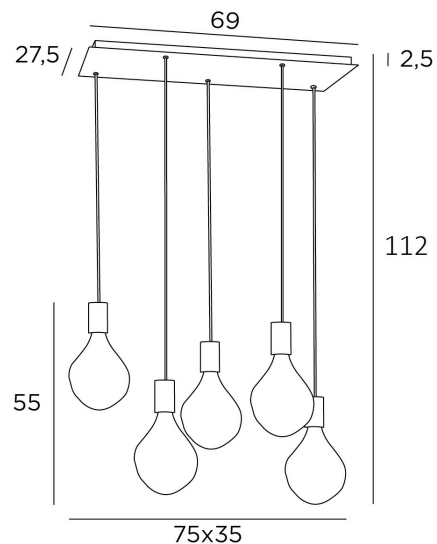

TECHNICAL DATA

Nine E27 with fitting cover XXL.
 The standard version of this suspension is provided for a ceiling height of 275cm. The lower part reaches at 163cm from the ground. The height of all bulbs and the fittings is 70cm.
 On request, cable lengths can be adjusted to adapt to the height of your ceiling.

AVAILABLE FINISHES

-  01 - Structured white - 4966 001
-  02 - Structured black - 4966 002
-  25 - Brushed brass - 4966 025
-  28 - Light bronze - 4966 028
-  29 - Brushed bronze - 4966 029

SIZES

H112cm Ø65cm

BASE

Plate : Ø58cm

Frame : Ø55 x 2cm

ARTEMIS 9 o (Height 112cm)
 in brushed bronze (silver bulbs)

SIZES

H112cm L75 x 35 cm

BASE

Plate : 69 x 27,5cm
Frame : 66 x 24,5 x 2cm