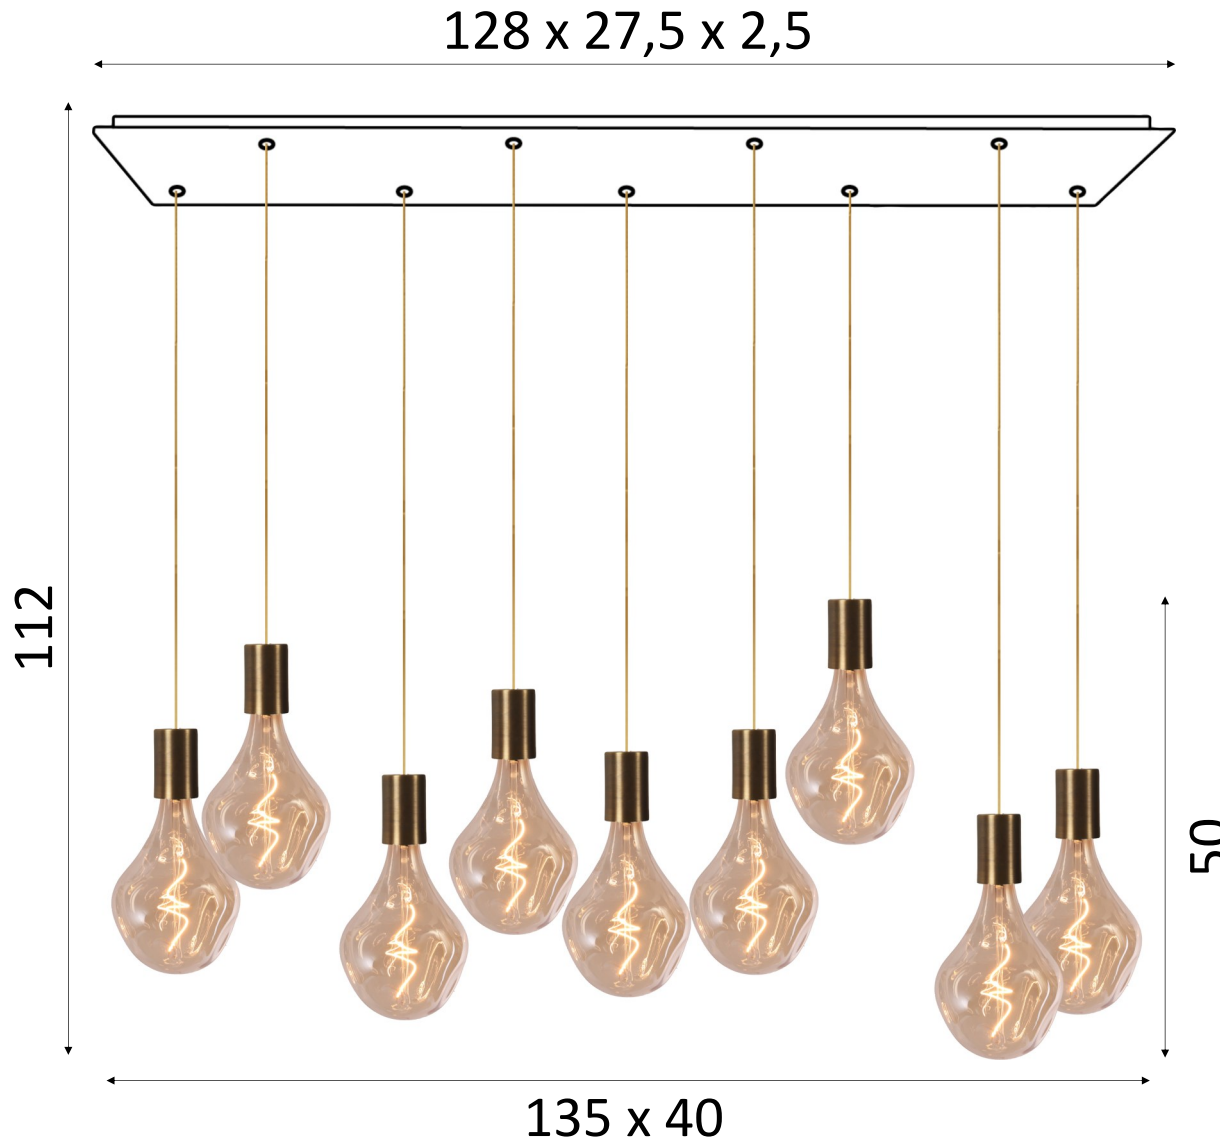

ARTEMIS 9

H112cm

Suspension for nine decorative bulbs ARTEMIS (silver or gold)
Rectangular ceiling base.
To be placed above a table.

TECHNICAL DATA

Nine E27 with fitting cover XXL.
The standard version of this suspension is provided for a ceiling height of 275cm. The lower part reaches at 163cm from the ground. The height of all bulbs and the fittings is 50cm.
On request, cable lengths can be adjusted to adapt to the height of your ceiling.

AVAILABLE FINISHES

- 01 - Structured white - 4958 001
- 02 - Structured black - 4958 002
- 25 - Brushed brass - 4958 025
- 28 - Light bronze - 4958 028
- 29 - Brushed bronze - 4958 029

ARTEMIS 9 # (Height 112cm)
in light bronze
(gold bulbs)