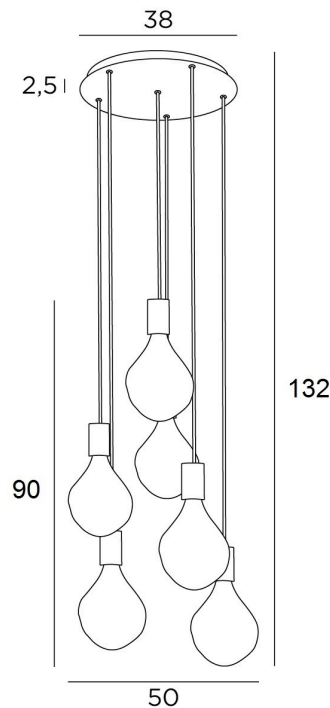

Round ceiling base.

To be placed in a hall or above a table.

TECHNICAL DATA

Four E27 with fitting cover XXL.

The standard version of this suspension is provided for a ceiling height of 275cm. The lower part reaches at 163cm from the ground. The height of all bulbs and fittings is 60cm.

Round ceiling base.

To be placed in a hall or above a table.

TECHNICAL DATA

Five E27 with fitting cover XXL.

The standard version of this suspension is provided for a ceiling height of 275cm. The lower part reaches at 163cm from the ground. The height of all bulbs and the fittings is 55cm.

SIZES

H112cm Ø50cm

BASE

Plate : Ø38cm

Box : Ø35 x 2,5cm

ARTEMIS 6 o (Height 112cm) in light bronze (gold bulbs)

SIZES

H132cm Ø50cm

BASE

Plate : Ø38cm

Box : Ø35 x 2,5cm

ARTEMIS 6 o (Height 132cm) in brushed bronze (silver bulbs)

LIGHTING COLLECTION

ARTEMIS 6 o

H132cm

Suspension for six decorative bulbs ARTEMIS (silver or gold)