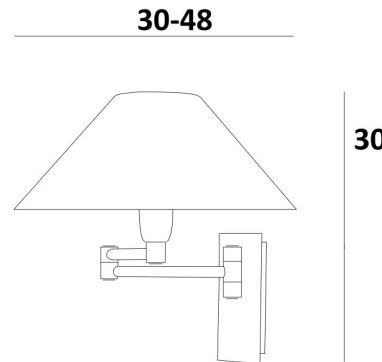

AHMOSIS - SWITCH o

Wall lamp with double articulated arm and round shade.

Conical shade diffuses light obliquely to facilitate reading. Perfect as wall lamp for a bedroom.

This model exists with a push button switch, see AHMOSIS +SWITCH, or with a single mobile arm, see SOKARIS - SWITCH.

CODES for the SHADE and FABRIC

The shade is ordered separately from the wall lamp. Don't forget to add the fabric code (3 numbers) to the shade code.

Shade code : 1104 + fabric code

CODES for the WALL LAMP and the AVAILABLE FINISHES

The code of the wall lamp (4 numbers) is followed with 3 numbers, taking the available finish preceded by a zero

20 - Polished brass
Wall lamp code : 1118 020

29 - Brushed bronze
Wall lamp code : 1118 029

32 - Brushed chrome
Wall lamp code : 1118 032

Other finishes on request

TOTAL SIZES

H30cm |→ 30cm → 48cm

WALL BASE

Plate : 6,5 x 14,5cm
Box : 4,5 x 12,5 x 2cm

SIZES OF THE SHADE

∅ 9-30-16cm

MATERIALS FOR THE SHADE

To make the shade, we offer more than 150 materials and colors.

To make your choice, click SHADE FABRICS