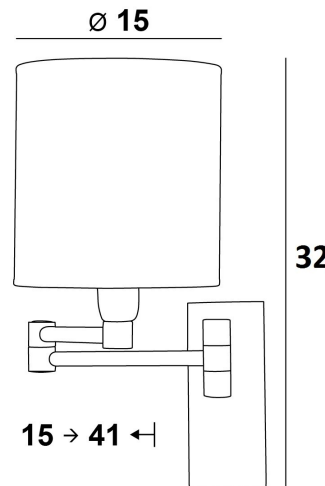

AHMOSIS - SWITCH cyl

Wall lamp with double articulated arm and round cylindrical shade.
Perfect as wall lamp for a bedroom.
This model exists with a push button switch, see AHMOSIS + SWITCH, or with a single mobile arm, see SOKARIS - SWITCH.

CODES FOR THE SHADE and FABRIC

The shade is ordered separately from the wall lamp. Don't forget to add the fabric code (3 numbers) to the shade code.

Shade code : 1203 + fabric code

CODES FOR THE WALL LAMP and the AVAILABLE FINISHES

The code of the wall lamp (4 numbers) is followed with 3 numbers, taking the available finish preceded by a zero

20 - Polished brass
Wall lamp code : 1118 020

29 - Brushed bronze
Wall lamp code : 1118 029

32 - Brushed chrome
Wall lamp code : 1118 032

Other finishes on request

TOTAL SIZES

H32cm |→ 15cm → 41cm

WALL BASE

Plate : 6,5 x 14,5cm
Box : 4,5 x 12,5 x 2cm

SIZES OF THE SHADE

∅ 15-15-16cm

MATERIALS FOR THE SHADE

To make the shade, we offer more than 150 materials and colors.

To make your choice, click SHADE FABRICS