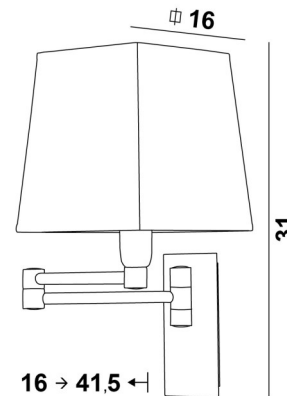

LIGHTING COLLECTION

AHMOSIS - SWITCH

Wall lamp with double articulated arm and square shade.

Perfect as wall lamp for a bedroom.

This model exists with a push button switch, see AHMOSIS + SWITCH, or with a single mobile arm, see SOKARIS - SWITCH.

CODES FOR THE SHADE and FABRIC

The shade is ordered separately from the wall lamp. Don't forget to add the fabric code (3 numbers) to the shade code.

Shade code : 1306 + fabric code

CODES FOR THE WALL LAMP and the AVAILABLE FINISHES

The code of the wall lamp (4 numbers) is followed with 3 numbers, taking the available finish preceded by a zero

20 - Polished brass
Wall lamp code : 1118 020

29 - Brushed bronze
Wall lamp code : 1118 029

32 - Brushed chrome
Wall lamp code : 1118 032

Other finishes on request

TOTAL SIZES

H31cm |→ 16cm → 41,5cm

WALL BASE

Plate : 6,5 x 14,5cm

Box : 4,5 x 12,5 x 2cm

SIZES OF THE SHADE

13-16-17cm

MATERIALS FOR THE SHADE

To make the shade, we offer more than 150 materials and colors.

To make your choice, click SHADE FABRICS