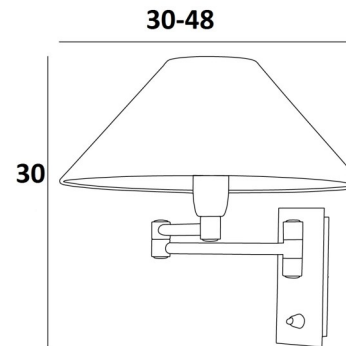

AHMOSIS + SWITCH in brushed bronze with round conical shade in chinette ivoire (Codes 1119 029 + 1104 500)

AHMOSIS + SWITCH o

Wall lamp with double articulated arm and round shade.
Conical shade diffuses light obliquely to facilitate reading. Perfect as wall lamp for a bedroom.
This model exists without switch, see AHMOSIS - SWITCH, or with a single mobile arm, see SOKARIS + SWITCH.

32 - Brushed chrome
Wall lamp code : 1119 032

Other finishes on request

TOTAL SIZES

H30cm |→ 30cm → 48cm

WALL BASE

Plate : 6,5 x 14,5cm
Box : 4,5 x 12,5 x 2cm

SIZES OF THE SHADE

∅ 9-30-16cm