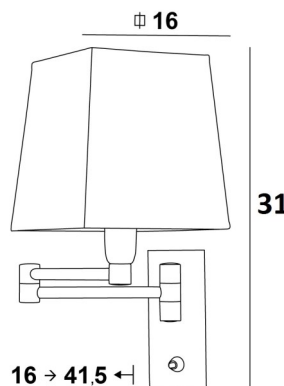

AHMOSIS + SWITCH

Wall lamp with double articulated arm and square shade.

Perfect as wall lamp for a bedroom.

This model exists without switch, see AHMOSIS - SWITCH, or with a single mobile arm, see SOKARIS + SWITCH.

CODES FOR THE SHADE and FABRIC

The shade is ordered separately from the wall lamp. Don't forget to add the fabric code (3 numbers) to the shade code (4 numbers).

Shade code : 1307 + fabric code

CODES FOR THE WALL LAMP and the AVAILABLE FINISHES

The code of the wall lamp (4 numbers) is followed with 3 numbers, taking the available finish preceded by a zero

20 - Polished brass
Wall lamp code : 1119 020

29 - Brushed bronze
Wall lamp code : 1119 029

32 - Brushed chrome
Wall lamp code : 1119 032

Other finishes on request

TOTAL SIZES

H31cm |→ 16cm → 41,5cm

WALL BASE

Plate : 6,5 x 14,5cm

Box : 4,5 x 12,5 x 2cm

SIZES OF THE SHADE

13-16-17cm

MATERIALS FOR THE SHADE

To make the shade, we offer more than 150 materials and colors.

To make your choice, click SHADE FABRICS