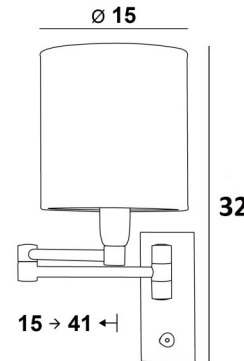

32 - Brushed chrome
Wall lamp code : 1119 032

Other finishes on request

TOTAL SIZES

H30cm |→ 30cm → 48cm

WALL BASE

Plate : 6,5 x 14,5cm
Box : 4,5 x 12,5 x 2cm

SIZES OF THE SHADE

∅ 9-30-16cm

32 - Brushed chrome
Wall lamp code : 1119 032

Other finishes on request

TOTAL SIZES

H31cm |→ 16cm → 41,5cm

WALL BASE

Plate : 6,5 x 14,5cm

Box : 4,5 x 12,5 x 2cm

SIZES OF THE SHADE

32 - Brushed chrome
 Wall lamp code : 1119 032

Other finishes on request

AHMOSIS + SWITCH in brushed bronze with round cylindrical shade in véroné (Codes 1119 029 + 1203 899)

TOTAL SIZES

H32cm |→ 15cm → 41cm

WALL BASE

Plate : 6,5 x 14,5cm
 Box : 4,5 x 12,5 x 2cm

SIZES OF THE SHADE

∅ 15-15-16cm

MATERIALS FOR THE SHADE

To make the shade, we offer more than 150 materials and colors.

To make your choice, click SHADE FABRICS