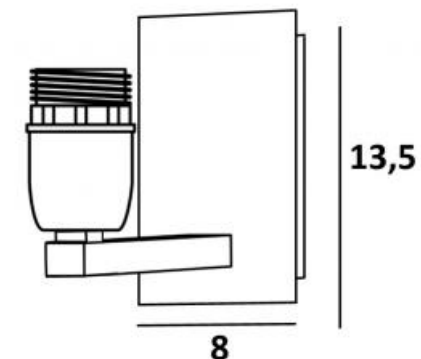

Exists with 4 different shades visible in the prints & downloads

DIFFERENT SHADES