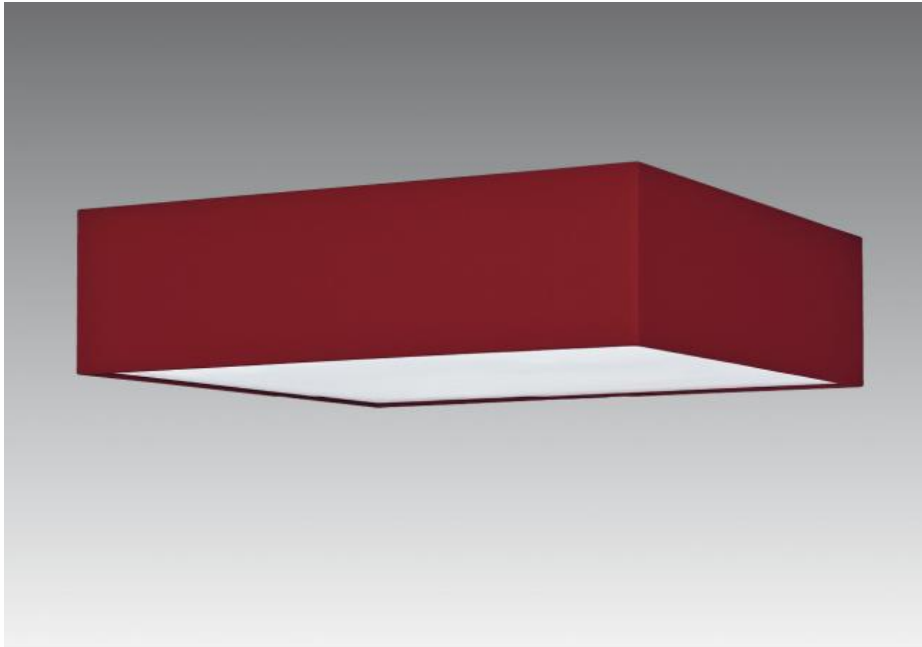

### SHADE NEFERKARE 55 FINE

Square shade 55 cm SUPER EXTRA FLAT, delivered with an integral diffuser that completely closes down.

Under reference NEFERKARE FINE there are 4 different square models. Under reference KENTIKA FINE there are 4 different diameters with a choice of 160 different colors and materials.

Shade NEFERKARE 55 FINE in seta vermillon