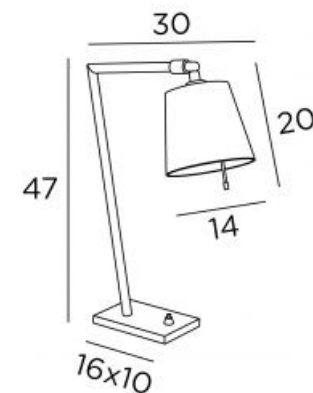

LIGHTING COLLECTION *by Stéphane Davidts*

PAPYRUS

Bedside lamp with mobile shade. Contemporary with very pure design

SIZES

H47 cm L30cm

BASE

16 x 10 x 1,5 cm

AVAILABLE FINISHES

29 - Brushed bronze - 029

51 - Brushed chrome & Polished chrome - 051

93 - Brushed bronze & Brushed nickel - 093

95 - Brushed bronze & Brushed brass - 095

SHADE SIZES

Ø 10-14-13 cm

PAPYRUS in brushed bronze and brushed nickel with shade in bombay caraïbes