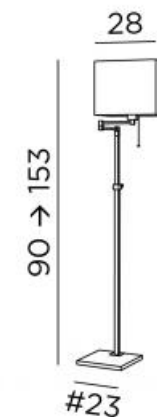

LIGHTING COLLECTION *by Stéphane Davidts*

BENTANAH

Reading lamp, adjustable in height with articulated arm and square shade.
E27 fitting with pull cord. Very practical and very effective. Classic,
contemporary design

SIZES

H90 → 153 cm

BASE

23 x 23 x 2,5 cm

AVAILABLE FINISHES

29 - Brushed bronze - 029

51 - Brushed chrome & Polished chrome - 051

73 - Bronze medal & Brushed nickel - 073

75 - Bronze medal & Brushed brass - 075

SHADE SIZES

28-28-24 cm

BENTANAH in bronze medal and brushed nickel with shade in trento mastic

HEIGHT
ADJUSTABLE

360°

E27

75W
MAXI