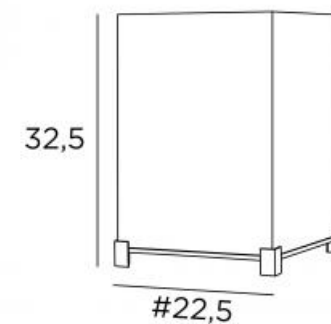

LIGHTING COLLECTION *by Stéphane Davidts*

IMHOTEP 2

Table lamp with square shade. Also available in two other sizes. A kind of ambient light to install on a table or a cupboard

SIZES

H32,5 cm

BASE

22,5 cm

TECHNICAL DATA

One E27 fitting

AVAILABLE FINISHES

29 - Brushed bronze - 029

32 - Brushed chrome - 032

SHADE SIZES

22-22-30 cm

IMHOTEP 2 in brushed bronze with shade lin naxos