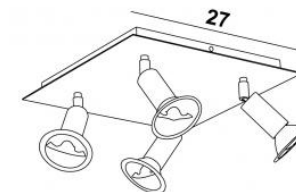

LIGHTING COLLECTION *by Stéphane Davidts*

JUPITER SQUARE

Sale prices (taxes not included) :

Structured white : 242 €

Brushed bronze : 242 €

Brushed nickel : 295 €

TECHNICAL DATA

Four BA15d fittings

Four transformers 240/12V

Compatible for LED bulbs

Overall height : 10,5 → 16 cm (with bulbs)

BASE

Plate : 27 x 27 cm

Box : 23 x 23 x 2,7 cm

AVAILABLE FINISHES

01 - Structured white - 001

29 - Brushed bronze - 029

33 - Brushed nickel - 033