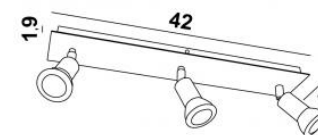

### MERCURE 3

Rectangular base with three spots (230V) without transformer. Also available with 1, 2, 4, 5 or 6 spots

MERCURE 3 in structured white

#### TECHNICAL DATA

Three GU10 fittings

No transformer

Overall height : 7,5→13 cm (with bulbs)

#### BASE

Plate : 42 x 8 cm

Box : 40 x 6 x 1,9 cm