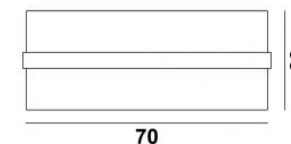

Shade TOUYA 70 in seta brique with ring in vérone

SHADE TOUYA 70

Cylindrical round shade Ø70 cm, delivered with an integral diffuser that completely closes down.

TOUYA is a shade that has at its center, a second shade that "revolves" around him. This shade "ring" is lined with opaque material to prevent unpleasant shadows from the interior