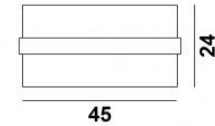

TECHNICAL DATA

The shade and the diffuser are easily placed after the complete installation of the suspension

ADVISED SUSPENSIONS

With one E27 fitting :

SUSPENSION #

SUSPENSION # TUBES

SUSPENSION o

SUSPENSION STEEL CABLE

SUSPENSION o TUBES

SUSPENSION PAVILLON

KENTIKA E27 : with this suspension, the shade is 5 cm from the ceiling

KENTIKA MINI : with this suspension, the shade is 2 cm from the ceiling

With four E27 fittings :

SUSPENSION # TUBES NOURRICE

SUSPENSION o TUBES NOURRICE

KENTIKA NOURRICE : with this suspension, the shade is 5 cm from the ceiling

KENTIKA CEILING : with this suspension, the shade is on

SHADE SIZES

Ø 45-45-24 cm (1xE27)

Ø 45-45-24 cm (4xE27)