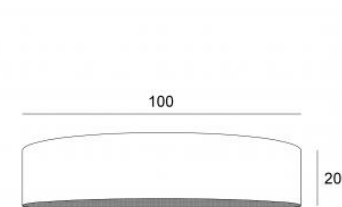

LIGHTING COLLECTION *by Stéphane Davidts*

SHADE KENTIKA 100 SH

Cylindrical round shade Ø100 cm EXTRA FLAT, delivered with an integral diffuser that completely closes down.

Under reference KENTIKA SHORT, there are 6 different sizes with a choice of 160 different colors and materials

Shade KENTIKA 100 SHORT in plissé argent

TECHNICAL DATA

The shade and the diffuser are easily placed after the complete installation of the suspension

ADVISED SUSPENSIONS

The low height of this shade implies that the bulbs are placed horizontally. It is designed for a suspension with four E27 fittings (=NOURRICE) :