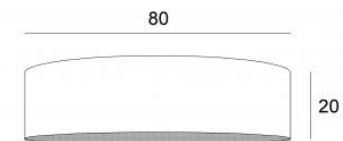

LIGHTING COLLECTION *by Stéphane Davidts*

SHADE KENTIKA 80 SH

Cylindrical round shade Ø80 cm EXTRA FLAT, delivered with an integral diffuser that completely closes down.

Under reference KENTIKA SHORT, there are 6 different sizes with a choice of 160 different colors and materials

Shade KENTIKA 80 SHORT in vérone

TECHNICAL DATA

The shade and the diffuser are easily placed after the complete installation of the suspension

ADVISED SUSPENSIONS

The low height of this shade implies that the bulbs are placed horizontally. It is designed for a suspension with four E27 fittings (=NOURRICE) :