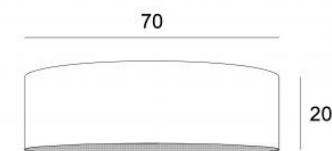

LIGHTING COLLECTION *by Stéphane Davidts*

SHADE KENTIKA 70 SH

Cylindrical round shade Ø70 cm EXTRA FLAT, delivered with an integral diffuser that completely closes down.

Under reference KENTIKA SHORT, there are 6 different sizes with a choice of 160 different colors and materials

Shade KENTIKA 70 SHORT in crénone

TECHNICAL DATA

The shade and the diffuser are easily placed after the complete installation of the suspension

ADVISED SUSPENSIONS

The low height of this shade implies that the bulbs are placed horizontally. It is designed for a suspension with four E27 fittings (=NOURRICE) :