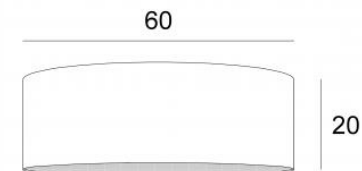

SHADE KENTIKA 60 SH

Cylindrical round shade Ø60 cm EXTRA FLAT, delivered with an integral diffuser that completely closes down.

Under reference KENTIKA SHORT, there are 6 different sizes with a choice of 160 different colors and materials

Shade KENTIKA 60 SHORT in seta porphyre

TECHNICAL DATA

The shade and the diffuser are easily placed after the complete installation of the suspension

ADVISED SUSPENSIONS

The low height of this shade implies that the bulbs are placed horizontally. It is designed for a suspension with four E27 fittings (=NOURRICE) :