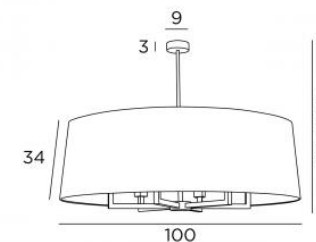

LIGHTING COLLECTION *by Stéphane Davidts*

TOURAH 6 LARGE O 100

Lustre with six arms and a large round conical shade Ø100 cm. Adjustable in height when mounting. Also available in different models. To be placed in a hall, above a table or in a room

TOURAH 6 LARGE o 100 in brushed bronze with shade in plissé cousu main

TECHNICAL DATA

On request it is possible to obtain longer tubes or round base
Ø14 cm for this suspension

AVAILABLE FINISHES

29 - Brushed bronze - 029

32 - Brushed chrome - 032

SIZES

H40→105 cm Ø 100 cm

BASE

Ø 9 x 3 cm

SHADE SIZES

Ø 90-100-34 cm