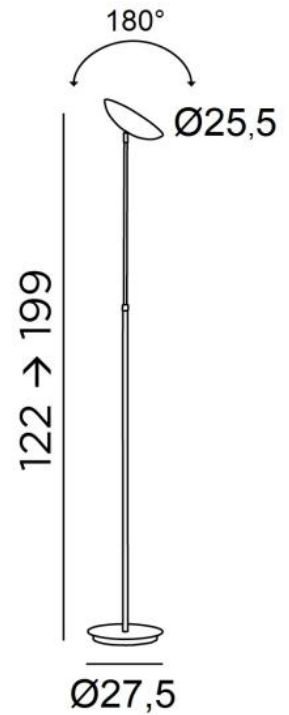

OUSHEBTI is a hyper-functional floor light with indirect lighting, adjustable reflector, adjustable height and foot dimmer

He is mounted on a solid and heavy base for exceptional stability

The main advantage of this floor light is its height adjustment of more than 75cm, allowing multiple and varied lighting

This high quality floor light, made entirely of brass, is enriched by a remarkable finish

OUSHEBTI is the most efficient in its category

OVERALL SIZES

H122→199cm

BASE

Ø27,5 x 2cm

TECHNICAL DATA

R7s fittings

Floor light delivered with one LED bulb (R7s) :

consumption 15W brightness 2000lm color temperature 2700°K

Dimmable floor light

The reflector can be rotated to 180°

Reflector dimensions : Ø25,5cm H6cm

Floor light adjustable in height

One foot dimmer on the cord

AVAILABLE METAL FINISHES AND CODES

29 - Brushed bronze - 3768 029

HEIGHT
ADJUSTABLE

180°

R7s

DIM

FOOT
DIMMER

LED
BULB
INCLUDED

2700°K

0,5 m

KILO
7.70