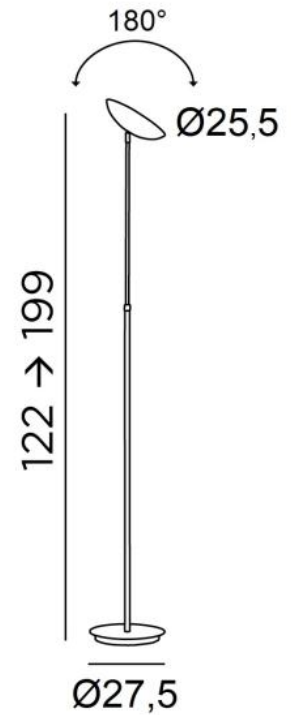

OUSHEBTI

OUSHEBTI in brushed bronze

OUSHEBTI is a hyper-functional floor light with indirect lighting, adjustable reflector, adjustable height and foot dimmer

He is mounted on a solid and heavy base for exceptional stability

The main advantage of this floor light is its height adjustment of more than 75cm, allowing multiple and varied lighting

This high quality floor light, made entirely of brass, is enriched by a remarkable finish

OUSHEBTI is the most efficient in its category

OVERALL SIZES

H122→199cm

BASE

Ø27,5 x 2cm

TECHNICAL DATA

R7s fittings

Floor light delivered with one LED bulb (R7s) :

consumption 15W brightness 2000lm color temperature 2700°K

Dimmable floor light

The reflector can be rotated to 180°

Reflector dimensions : Ø25,5cm H6cm

Floor light adjustable in height

One foot dimmer on the cord