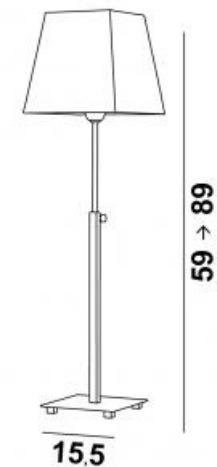

#### SIZES

H59→89 cm

#### BASE

15,5 x 15,5 x 1,5 cm

#### SHADE SIZES

# 14-20-20 cm

NOUBET # in brushed bronze with shade in lin pirée