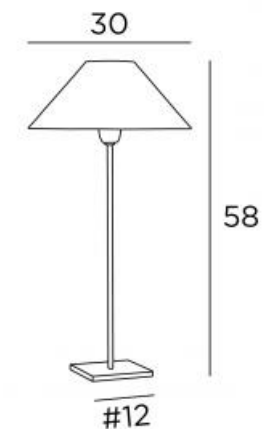

#### SIZES

H58 cm

#### BASE

12 x 12 x 1 cm

#### SHADE SIZES

Ø 9-30-16 cm

ANOUKIS 3 o in brushed bronze with shade in chinette ivoire