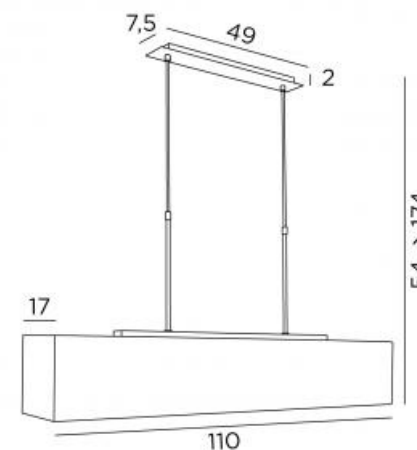

SIZES

H54 cm → 174 cm L110 cm

BASE

Plate : 49 x 7,5 cm

Box : 43,5 x 6 x 2 cm

TECHNICAL DATA

Delivered with a diffuser in Polycrystal (105 x 14 cm)

Three metal E27 fittings

Distance between fittings : 30 cm

Distance between tubes : 40 cm

On request it is possible to obtain longer tubes for this suspension

AVAILABLE FINISHES

29 - Brushed bronze - 029

32 - Brushed chrome - 032

SHADE SIZES

110x17-110x17-18 cm