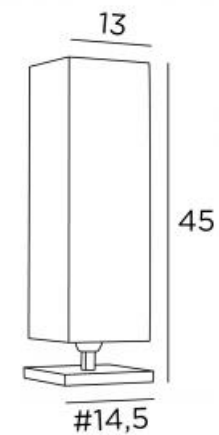

#### SIZES

H45 cm

#### BASE

14,5 x 14,5 x 1,6 cm

#### SHADE SIZES

# 13-13-40 cm

SOBEK in brushed chrome with shade in seta anthracite