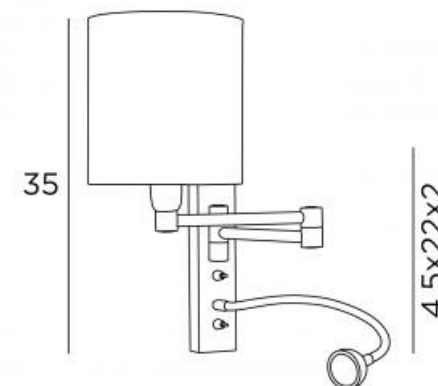

#### SIZES

H35 cm |→17→41 cm

#### BASE

4,5 x 22 x 2 cm

#### TECHNICAL DATA

Fitting E14 + toggle switch

Flex 30cm

LED 1W 2700°K + toggle switch

#### SHADE SIZES

Ø 15-15-16 cm

AHMES cyl in brushed bronze with shade in bombay lavande