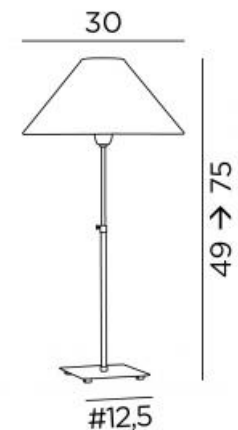

LIGHTING COLLECTION *by Stéphane Davidts*

ZABOU 1

Table lamp adjustable in height with round conical shade. Timeless and very decorative

SIZES

H49 → 75 cm

BASE

12,5 x 12,5 x 1,5 cm

AVAILABLE FINISHES

29 - Brushed bronze - 029

32 - Brushed chrome - 032

SHADE SIZES

Ø 9-30-16 cm

ZABOU 1 in brushed bronze with shade in coton violet