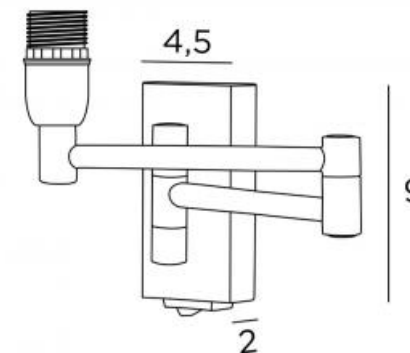

LIGHTING COLLECTION *by Stéphane Davidts*

MAMMISI + SWITCH

Small wall lamp with double articulated arm and shade.
Can be placed on the amounts of a bookcase or a small bedlamp.
This model exists without switch, see [MAMMISI - SWITCH](#).
It comes with shades of different shapes, see the prints & downloads
[DIFFERENT SHADES](#).

BASE

4,5 x 9 x 2 cm

TECHNICAL DATA

One E14 fitting with ring

CODES for the SHADE and the FABRIC

We offer more than 150 materials and colors for shades. To discover them, [click here](#).

The shade is ordered separately from the wall lamp. Don't forget to add the fabric code (3 numbers) tot the code of the selected model of shade (4 numbers).

AVAILABLE FINISHES

	20 - Polished brass - 020
	29 - Brushed bronze - 029
	31 - Polished chrome - 031
	32 - Brushed chrome - 032

Exists with 3 different shades
visible in the
prints & downloads
DIFFERENT SHADES

Available with 3 different shades

MAMMISI + SWITCH in brushed bronze with conical shade in seta taupe