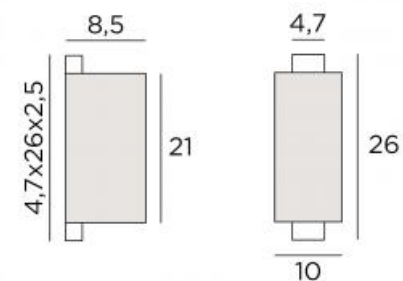

LIGHTING COLLECTION *by Stéphane Davidts*

CHABAKA 1

Small wall lamp with integrated LED. Square screen shade. It comes in a larger model. Warm light

SIZES

H26 cm L10 cm |→8,5 cm

BASE

4,7 x 26 x 2,5 cm

TECHNICAL DATA

Strips LED - 2700°K

Consumption : 13W

Brightness : 959 lumen

AVAILABLE FINISHES

29 - Brushed bronze - 029

32 - Brushed chrome - 032

SHADE SIZES

8,5x10x8,5- 8,5x10x8,5-21 cm