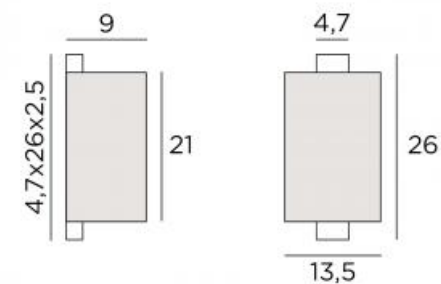

LIGHTING COLLECTION *by Stéphane Davidts*

CHABAKA 1 O

Small wall lamp with integrated LED. Round screen shade. Warm light. It comes in a larger model with a square shade

SIZES

H26 cm L13,5 cm |→9 cm

BASE

4,7 x 26 x 2,5 cm

TECHNICAL DATA

Strips LED - 2700°K

Consumption : 13W

Brightness : 959 lumen

AVAILABLE FINISHES

29 - Brushed bronze - 029

32 - Brushed chrome - 032

SHADE SIZES

Ø 13,5x9-13,5x9-21 cm

CHABAKA 1 o in brushed chrome with shade in trento lave