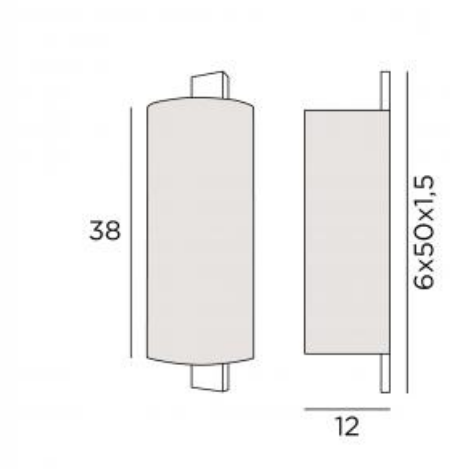

#### SIZES

H50 cm L16 cm |→12 cm

#### BASE

6 x 50 x 1,5 cm

#### SHADE SIZES

Ø 16x12-16x12-38 cm

MAYA o in brushed bronze with shade in chинette ivoire