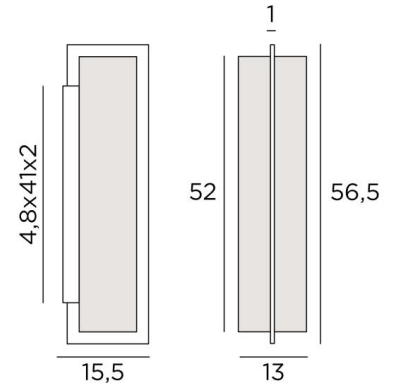

## SEHEL

SEHEL in brushed bronze with lampshade in Seta Argent (fabric from category 3)

**SEHEL** is an imposing wall light with a rectangular screen

A beautiful rectangular profile elegantly surrounds the lampshade at full height

### OVERALL SIZES

H56,5cm L13cm |→15,5cm

### BASE

4,8 x 41 x 2cm

### LAMPSHADE : SIZES & CODE

11x13x11 - 11x13x11 - 52cm

Code: 1582 + fabric code

We propose more than 150 materials/colors for lampshades.

E27

DIM

F

I