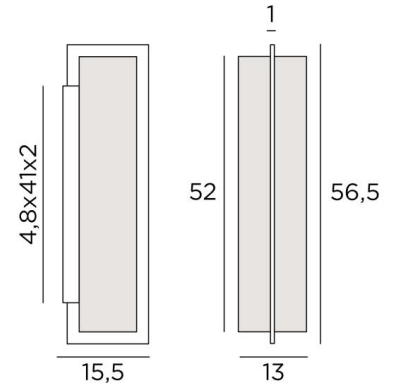

SEHEL

SEHEL in brushed bronze with lampshade in Seta Argent (fabric from category 3)

SEHEL is an imposing wall light with a rectangular screen

A beautiful rectangular profile elegantly surrounds the lampshade at full height

OVERALL SIZES

H56,5cm L13cm |→15,5cm

BASE

4,8 x 41 x 2cm

TECHNICAL DATA

Two E27 fittings

Dimmable wall light

A fixing plate for the wall box ([plan in PDF](#))

AVAILABLE METAL FINISHES AND CODES

28 - Light bronze - 1582 028

29 - Brushed bronze - 1582 029

32 - Brushed chrome - 1582 032

LAMPSHADE : SIZES & CODE

11x13x11 - 11x13x11 - 52cm

Code: 1582 + fabric code

We propose more than 150 materials/colors for lampshades.

E27

DIM

F

I

iP 20

KILO 1.37