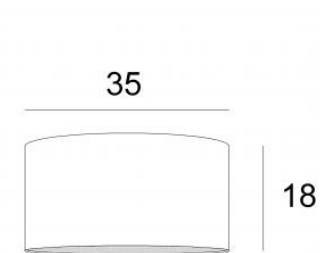

### SHADE KENTIKA 35

Cylindrical round shade Ø35 cm, delivered with an integral diffuser that completely closes down.  
Under reference KENTIKA there are 9 different sizes with a choice of 160 different colors and materials

#### SHADE SIZES

Ø 35-35-18 cm (1xE27)