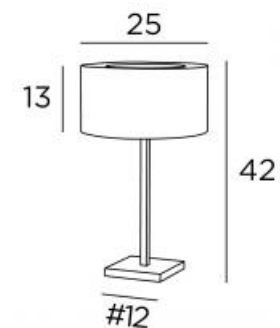

SIZES

H42 cm

BASE

12 x 12 x 1,5 cm

AVAILABLE FINISHES

29 - Brushed bronze - 029

32 - Brushed chrome - 032

SHADE SIZES

Ø 25-25-13 cm + ring Ø 16 cm

MENNA 1 cyl in brushed bronze with cylindrical shade in chinette ivoire