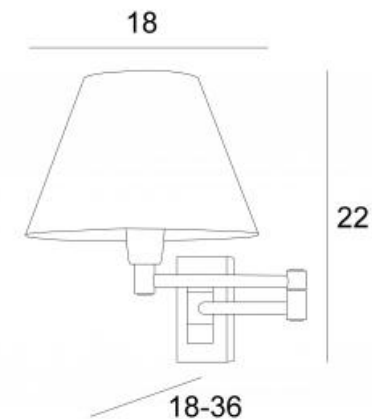

LIGHTING COLLECTION *by Stéphane Davidts*

MAMMISI - SWITCH O

Small wall lamp with articulated arm and round shade. Can be placed on the amounts of a bookcase or as small bedlamp

SIZES

H22 cm |→ 18→36 cm

BASE

4,5 x 9 x 2 cm

AVAILABLE FINISHES

20 - Polished brass - 020

29 - Brushed bronze - 029

31 - Polished chrome - 031

32 - Brushed chrome - 032

SHADE SIZES

Ø 9-18-13 cm