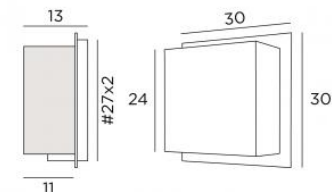

LIGHTING COLLECTION *by Stéphane Davidts*

DEIR 2

Wall lamp with lamp shade (square screen).
Luminous, it can serve as the main lighting

DEIR 2 # in brushed bronze with shade in maille vanille

TECHNICAL DATA

One metal E27 fitting

AVAILABLE FINISHES

29 - Brushed bronze - 029

32 - Brushed chrome - 032

SIZES

H30 cm L30 cm |→13 cm

BASE

Plate : 30 x 30 cm

Box : 27 x 27 x 2 cm

SHADE SIZES

11x24x11-11x24x11-24 cm