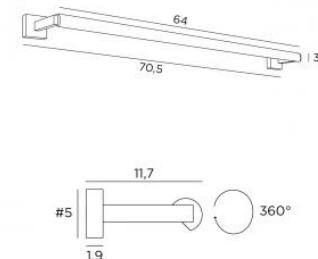

CREMONE 65 in brushed brons

TECHNICAL DATA

LED 230V - 2700°K
Consumption : 14,8W
Brightness : 1560 lumen
Dimmable

SIZES

H5 cm L70,5 cm |→11,7 cm

BASE

5 x 5 x 1,9 cm (x2)

AVAILABLE FINISHES